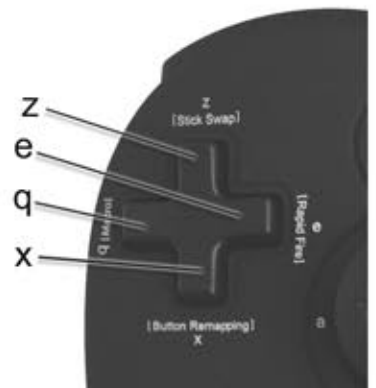

FRAGCHUCK FACTORY SETTINGS